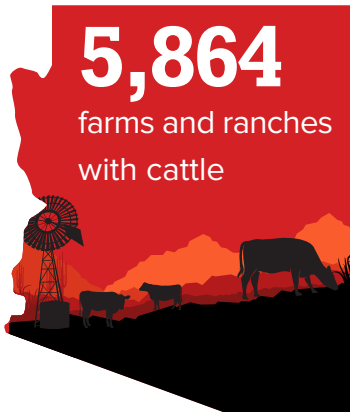

# ARIZONA BEEF FACTS

In Arizona, there are  
**930,000**  
cattle and calves

and is ranked  
**31<sup>st</sup>**  
in the Nation

There are  
**732,123**  
cattle operations in the United States.

with  
**235,000**  
cattle on feed in the  
state of Arizona.

# ARIZONA BEEF FACTS

In Arizona, there are  
**15,100**  
farms and ranches.

Cattle in Arizona account for  
**\$1.2 Billion**  
in cash receipts.

Arizona has  
**171,000**  
beef cows that have calved  
with